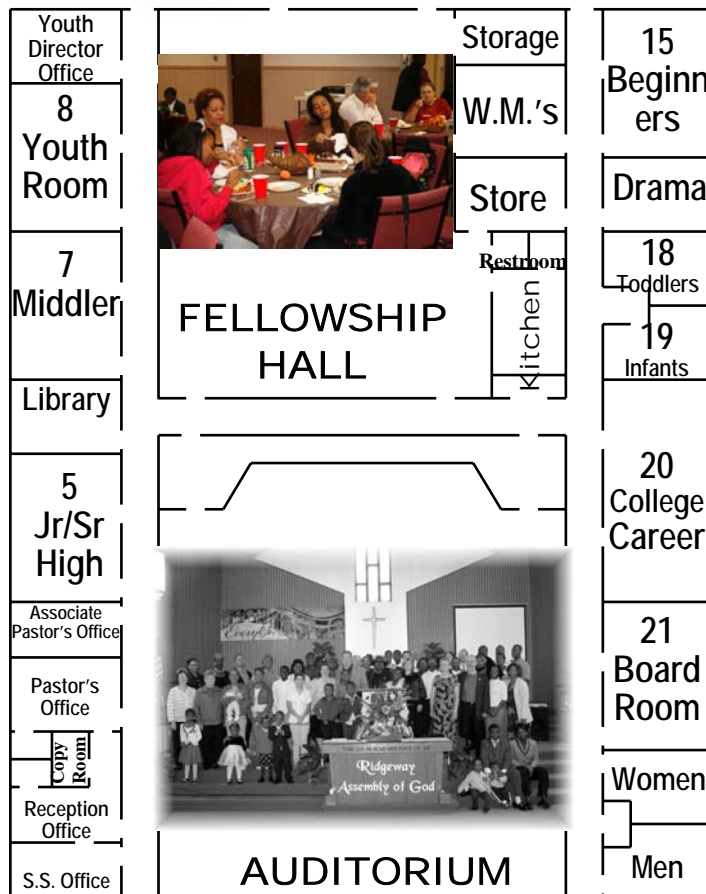

RIDGEWAY

Assembly of God Church

3150 Ridgeway Road
Memphis, TN 38115

Office: 901-795-3100
www.ridgewayassembly.org

**An International
Church That Looks
Like Heaven!**